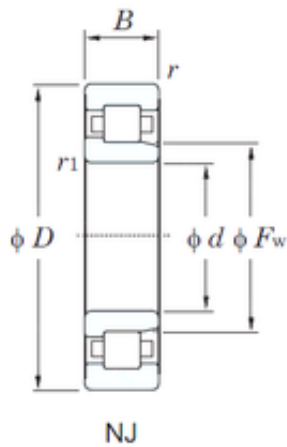

# TIMKEN BEARING SALES PRIVATE LTD.

130 mm x 230 mm x 64 mm KOYO NJ2226  
cylindrical roller bearings

Bearing No. NJ2226

Size	130x230x64 mm
Bore Diameter	130 mm
Outer Diameter	230 mm
Width	64 mm
d	130 mm
Fw	156 mm
D	230 mm
B	64 mm
C	64 mm
r min.	3 mm
r1 min.	3 mm
Weight	11.2 Kg
Basic dynamic load rating (C)	395 kN
Basic static load rating (C0)	560 kN
(Grease) Lubrication Speed	2400 r/min
Bearing No.	NJ2226
r(min)	3
r1(min)	3
Cr	474
C0r	560
Cu	68.7
Grease lub.	2400
Oil lub.	3200
Ew	-
d1	-

NJ2226 Bearing 2D drawings and 3D CAD models