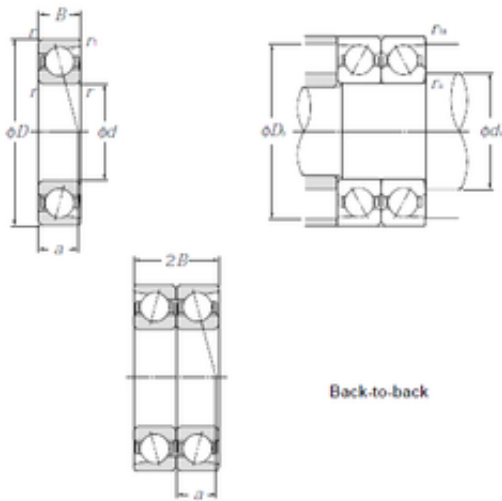

TIMKEN BEARING SALES PRIVATE LTD.

220 mm x 300 mm x 38 mm CYSD 7944DB
angular contact ball bearings

Bearing No. 7944DB

Size	220x300x38 mm
Bore Diameter	220 mm
Outer Diameter	300 mm
Width	38 mm
d	220 mm
D	300 mm
B	38 mm
C	38 mm
Angle (°)	25 °
r min.	2,1 mm
2B	76 mm
Weight	15,48 Kg
Basic dynamic load rating (C)	305 kN
Basic static load rating (C0)	475 kN
(Grease) Lubrication Speed	1600 r/min

7944DB Bearing 2D drawings and 3D CAD models