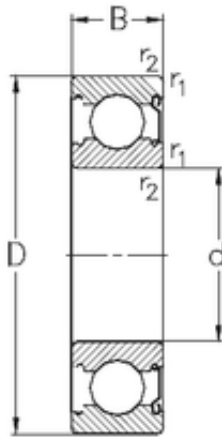

## TIMKEN BEARING SALES PRIVATE LTD.

5 mm x 16 mm x 5 mm NKE 625-Z deep groove ball bearings

Bearing No. 625-Z

Size	5x16x5 mm
Bore Diameter	5 mm
Outer Diameter	16 mm
Width	5 mm
d	5 mm
D	16 mm
B	5 mm
C	5 mm
r1 min.	0,3 mm
r2 min.	0,3 mm
Weight	0,005 Kg
Basic dynamic load rating (C)	1,4 kN
Basic static load rating (C0)	0,6 kN

625-Z Bearing 2D drawings and 3D CAD models