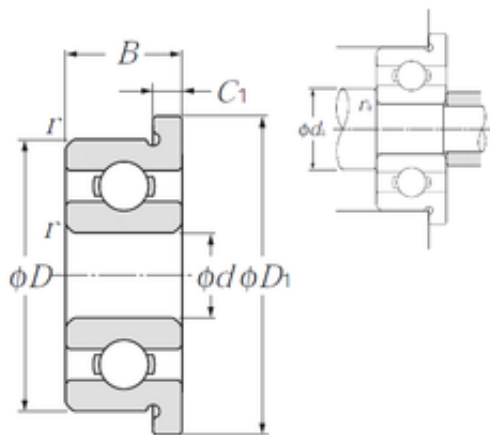

TIMKEN BEARING SALES PRIVATE LTD.

5 mm x 14 mm x 5 mm NTN FL605 deep groove ball bearings

Bearing No. FL605

Size	5x16x5 mm
Bore Diameter	5 mm
Outer Diameter	16 mm
Width	5 mm
d	5 mm
D	14 mm
D1	16 mm
B	5 mm
r min.	0,2 mm
C1	1 mm
da min.	6,6 mm
da max	7,4 mm
Da max.	12,4 mm
ra max.	0,2 mm
Weight	3,9 Kg
Basic dynamic load rating (C)	1,33 kN
Basic static load rating (C0)	0,505 kN
(Grease) Lubrication Speed	39 000 r/min
(Oil) Lubrication Speed	46 000 r/min

FL605 Bearing 2D drawings and 3D CAD models