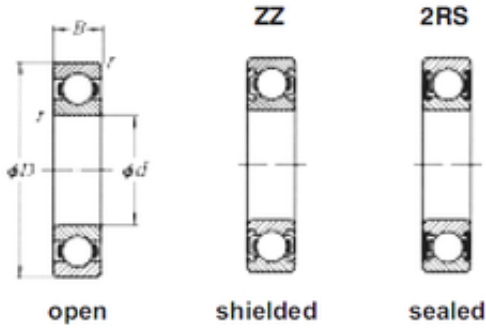

TIMKEN BEARING SALES PRIVATE LTD.

65 mm x 90 mm x 13 mm Loyal 61913ZZ deep groove ball bearings

Bearing No. 61913ZZ

Size	65x90x13 mm
Bore Diameter	65 mm
Outer Diameter	90 mm
Width	13 mm
d	65 mm
D	90 mm
B	13 mm
C	13 mm

61913ZZ Bearing 2D drawings and 3D CAD models