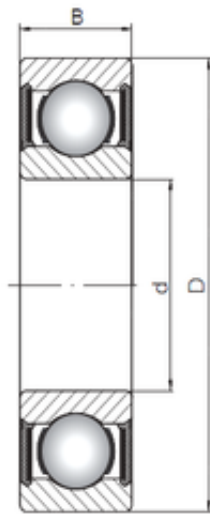

# TIMKEN BEARING SALES PRIVATE LTD.

70 mm x 150 mm x 51 mm Loyal 62314-2RS  
deep groove ball bearings

Bearing No. 62314-2RS

Size	70x150x51 mm
Bore Diameter	70 mm
Outer Diameter	150 mm
Width	51 mm
d	70 mm
D	150 mm
B	51 mm
C	51 mm
Weight	3,55 Kg
Basic dynamic load rating (C)	104 kN
Basic static load rating (C0)	68 kN

62314-2RS Bearing 2D drawings and 3D CAD models