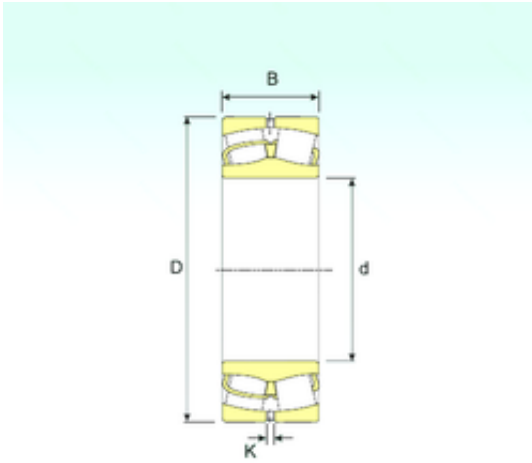

# TIMKEN BEARING SALES PRIVATE LTD.

22215 Bearing 2D drawings and 3D CAD models

75 mm x 130 mm x 31 mm ISB 22215 spherical roller bearings

Bearing No. 22215

Size	75x130x31 mm
Bore Diameter	75 mm
Outer Diameter	130 mm
Width	31 mm
d	75 mm
D	130 mm
B	31 mm
C	31 mm
K	3 mm
Weight	1,7 Kg
Basic dynamic load rating (C)	208 kN
Basic static load rating (C0)	235 kN
(Grease) Lubrication Speed	4819,5 r/min