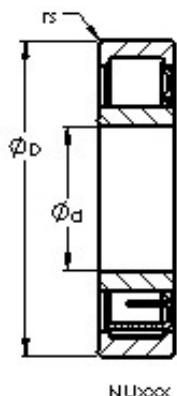

TIMKEN BEARING SALES PRIVATE LTD.

AST NU2317 EM cylindrical roller bearings

Bearing No. NU2317 EM

Size	85x180x60 mm
Bore Diameter	85 mm
Outer Diameter	180 mm
Width	60 mm
Bearing Type	NU
Bore Dia (d)	85.0000
Outer Dia (D)	180.0000
Width (B)	60.0000
Radius (min) (rs)	3.000
Dynamic Load Rating (Cr)	368,000
Static Load Rating (Cor)	446,000
Max Speed (Grease) (X1000 RPM)	3
Max Speed (Oil) (X1000 RPM)	4
Max. Shaft Shoulder Dia. Inner (Li)	108.0
Min. Housing Shoulder Dia., Outer (Lo)	160.0
Weight (g)	7,490.00
Precision	RBEC 1
Standard Clearance	C0
Material	52100 Chrome steel, or equivalent

NU2317 EM Bearing 2D drawings and 3D CAD models