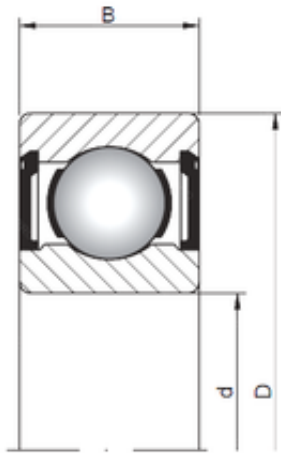

TIMKEN BEARING SALES PRIVATE LTD.

9 mm x 17 mm x 5 mm Loyal 628/9 ZZ deep groove ball bearings

Bearing No. 628/9 ZZ

Size	9x17x5 mm
Bore Diameter	9 mm
Outer Diameter	17 mm
Width	5 mm
d	9 mm
D	17 mm
B	5 mm
C	5 mm
Weight	0,004 Kg
Basic dynamic load rating (C)	1,43 kN
Basic static load rating (C0)	0,715 kN
(Grease) Lubrication Speed	33000 r/min

628/9 ZZ Bearing 2D drawings and 3D CAD models