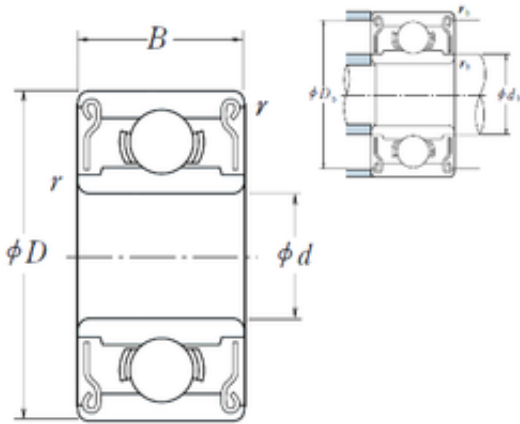

TIMKEN BEARING SALES PRIVATE LTD.

9 mm x 17 mm x 5 mm ISO 689ZZ deep groove ball bearings

Bearing No. 689ZZ

Size	9x17x5 mm
Bore Diameter	9 mm
Outer Diameter	17 mm
Width	5 mm
d	9 mm
D	17 mm
B	5 mm
C	5 mm
r min.	0,2 mm

689ZZ Bearing 2D drawings and 3D CAD models